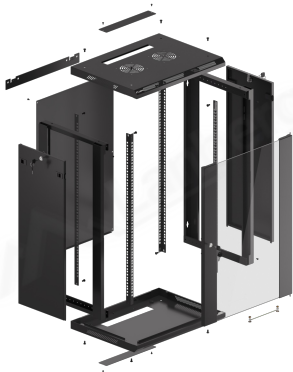

**WF01-6418-10B**

# RACK CABINET 19" WALL-MOUNT

## PRODUCT FEATURES:

- Made of high quality rolled steel
- Designed for self-assembly (FLAT PACK)
- Equipped with numbered mounting rails
- Has the ability to mount optional wheels
- Included wall mounting bracket
- Cable entry panel: top and bottom

## PRODUCT SPECIFICATION:

Type of cabinet	Wall mount
Size	19"
ICT Height	18 U
Assembly type	Self-assembly
Weatherproof rating	IP20
Working depth	355 mm
Standard	ANSI/EIA RS-310-D, DIN 41491/PART 1, DIN 41494/PART 7, ETSI, IEC297-2:1982
Maximum static load	60 kg
Front door types	Temper glass
Slot amount for fans	2
Colour	Black
Front door thickness	5 mm
Upper & lower panel thickness	1,2 mm
Side panel thickness	1 mm
Mounting rails thickness	1,5 mm
Other elements sheet thickness	1,2 mm
Depth	450 mm
Weight	27 kg
Included Accessories	User guide, Grounding cable, M6 screws, Mounting bracket, Front lock, Side locks, Set of assembly elements