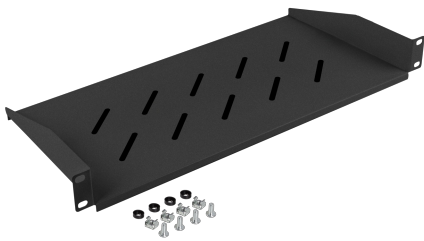

AK-1014-B

SHELF 19" 1U

PRODUCT FEATURES:

- Shelf supplied with 4*M6 screws.

PRODUCT SPECIFICATION:

Type	Shelf
Size	19",
ICT height	1 U
Maximum static load	25 kg
Material	Steel
Colour	Black
RAL color	RAL9004
Depth	220 mm
Width	482,6 mm
Height	44,45 mm
Weight	1,1 kg
Required amount of screws	4
Included Accessories	M6 screws