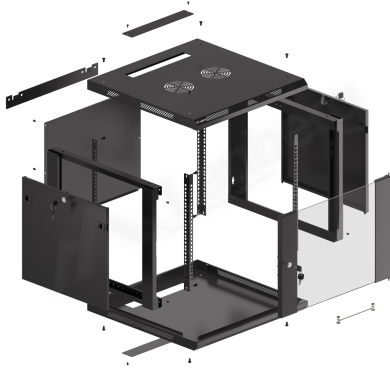

WF01-6609-10B

RACK CABINET 19" WALL-MOUNT

PRODUCT FEATURES:

- Made of high quality rolled steel
- Designed for self-assembly (FLAT PACK)
- Equipped with numbered mounting rails
- Has the ability to mount optional wheels
- Included wall mounting bracket
- Cable entry panel: top and bottom

PRODUCT SPECIFICATION:

Type of cabinet	Wall mount
Size	19"
ICT Height	9 U
Assembly type	Self-assembly
Weatherproof rating	IP20
Working depth	529,5 mm
Standard	ANSI/EIA RS-310-D, DIN 41491/PART 1, DIN 41494/PART 7, ETSI, IEC297-2:1982
Maximum static load	60 kg
Front door types	Temper glass
Slot amount for fans	2
Colour	Black
Front door thickness	5 mm
Upper & lower panel thickness	1,2 mm
Side panel thickness	1 mm
Mounting rails thickness	1,5 mm
Other elements sheet thickness	1,2 mm
Depth	600 mm
Weight	21 kg
Included Accessories	User guide, Grounding cable, M6 screws, Mounting bracket, Front lock, Side locks, Set of assembly elements