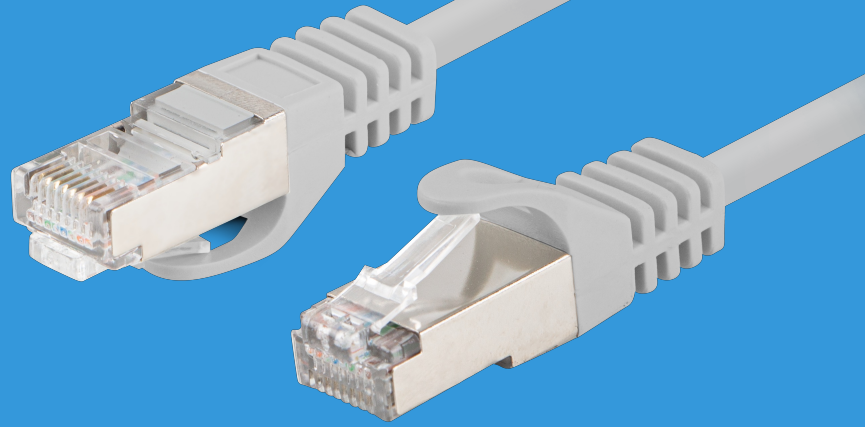

# PATCH CABLE CAT.6

## PRODUCT FEATURES:

- F/UTP shielding type – Aluminum foil shield on wire
- Category compliance confirmed by Fluke tester
- Stranded wires made from CCA

## PRODUCT SPECIFICATION:

Cable length	25 cm
ICT category	Cat. 6
Shielding type	F/UTP
Colour	Gray
AWG	26
Coating	PVC
External lagging	5,7 mm
Maximum operating frequency	up to 250 MHz
Material	Copper plated (CCA)