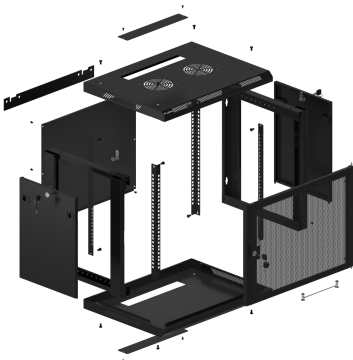

WF01-6409-23B

19" RACKMOUNT CABINET

PRODUCT FEATURES:

- Made of high quality steel
- Designed for self-assembly (FLAT PACK)
- Numbered vertical mounting rails
- Optional mounting of casters
- Wall mounting bracket included

PRODUCT SPECIFICATION:

Type of cabinet	Wall mount
Size	19"
ICT height	9 U
Working depth	379,5 mm
Front door type	Perforation
Maximum static load	60 kg
Thermostat	No
LCD panel	No
RAL color	RAL9004
Weatherproof rating	IP20
Front door thickness	1,5 mm
Upper & lower panel thickness	1,2 mm
Side panel thickness	1 mm
Mounting rails thickness	1,5 mm
Frame thickness	1,2 mm
Other elements sheet thickness	1,2 mm
Depth	450 mm
Width	600 mm
Height	512,35 mm
Weight	18 kg
Standard	ANSI/EIA RS-310-D, DIN 41491/PART 1, DIN 41494/PART 7, ETSI, IEC297-2:1982
Grounding Details	Front door, Bottom panel
Included Accessories	User guide, Grounding cable, M6 screws, Mounting bracket, Front lock, Side locks, Set of assembly elements