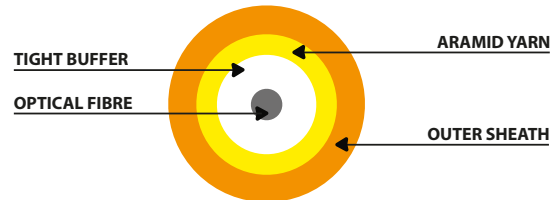

FO-LULU-MD41-0___-VT

FIBER OPTIC PATCHCORD

PRODUCT SPECIFICATION:

- Connector type: LC
- Polishing standard: UPC - ULTRA PHYSICAL CONTACT
- Fiber type: OM4
- Type of optical fiber: multimode (MM)
- Fiber diameter: 50/125 μm
- Cable Construction: DUPLEX
- Cable diameter: 3.0 mm
- Coating: LSZH, LSOH (Low smoke zero halogen)
- Insertion loss: $\leq 0,20$ dB
- Return loss: ≥ 30 dB
- Operating temperature: $-40 - 85^{\circ}\text{C}$
- Minimum bend radius: 7.5 mm
- Color: violet
- Cable length: 1 m, 2 m, 5 m, 10 m